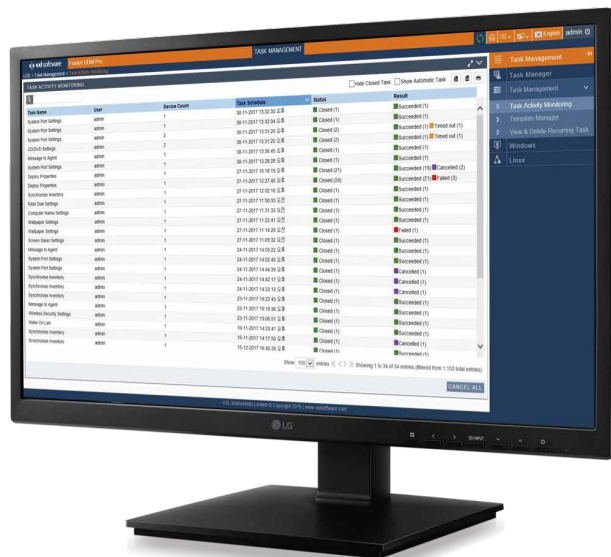

LG Cloud Device Thin Client

24" All-in-One Thin Client

24CK550W / 24CK550N

- 23.8" Full HD (1920 x 1080)
- IPS Display
- Windows 10 IoT Enterprise
- VMware, Citrix, MS RDP Ready
- Fanless Design

Enhanced Productivity

- Dual Display Support

LG cloud device supports up to 4K resolution for connected displays.

- IPS Display

LG cloud device delivers clear images and vivid colors from any viewing angle.

- Built-in Speaker

With built-in 3W x 2ch speakers, you'll have an integrated audio solution.

Better Workplace Ergonomics

It supports tilt, swivel, pivot and height adjustment options for the best comfort at work. These ergonomics also make it easier to share content with your team members, leading to enhanced productivity.