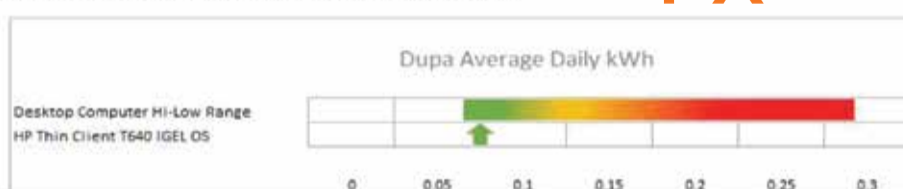

Figure 7 - Dupa average EUC device comparison for desktop computers

IGEL's strategic relationship with HP is supported by industry vendors, channel partners, and distributors around the world. A collection of industry supporting quotes is [available here](#).

Experience how IGEL OS-powered HP thin clients are transforming how people work with secure, managed access to their virtual desktops, apps and data.

TEST DRIVE IGEL OS ON AN HP DEVICE FOR FREE: CONTACT US

VISIT US ONLINE: IGEL.COM/HP