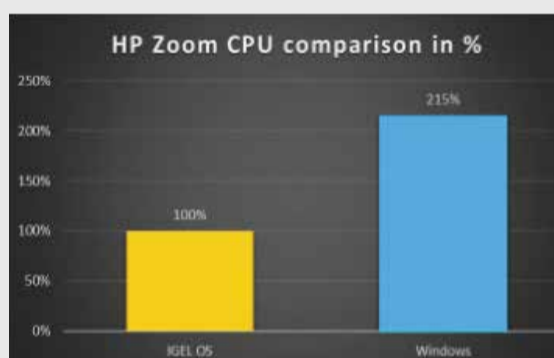

ENABLE SECURE AND PRODUCTIVE VDI AND DAAS WITH WORLD-CLASS HP THIN CLIENTS POWERED BY IGEL OS

HP INC and IGEL - A turnkey solution

HP t430, t540 and t640 thin clients with IGEL OS pre-installed offer secure, high-performance and easy to manage access to virtual applications, desktops and data.

ENDPOINT SECURITY

An array of integrated security capabilities on the HP thin client and within IGEL OS help protect the endpoint from malware and tampering.

EASY TO ORDER

As an IGEL Ready Strategic partner, HP offers dedicated SKUs for HP t430, t540, and t640 thin clients pre-installed with IGEL OS.

ENHANCED MANAGEMENT AND IT ADMIN EXPERIENCE

Quick and easy implementation and remote management that scales up to 300,000 dispersed IGEL OS-powered HP thin clients or any compatible x86-64 device with the IGEL Universal Management Suite.

IT JUST WORKS!

For a productive user experience in healthcare, retail, and finance, IGEL OS ensures compatibility with the latest enterprise software, VDI and DaaS clients, and peripherals through the vast ecosystem of IGEL Ready partners.

USER EXPERIENCE IS EVERYTHING

GREATER CHOICE AND FLEXIBILITY

Users can choose from proven HP thin clients pre-installed with IGEL OS

HIGH-FIDELITY UNIFIED COMMUNICATIONS

IGEL OS is optimized for Microsoft Teams, Zoom, Cisco WebEx, Jabra, and Avaya

PEAK PERFORMANCE PROVEN BY RAWWORKS

Learn how IGEL OS compares to Microsoft Windows when accessing digital workspaces on the HP t640 .

Real-world scenarios were used to validate superior performance such as video conferencing with Microsoft Teams and Zoom, multimedia, and productivity apps.

PROVEN ENERGY EFFICIENCY

An analysis conducted by Px3 Research on the HP t640 with IGEL OS revealed significant energy consumption advantages.