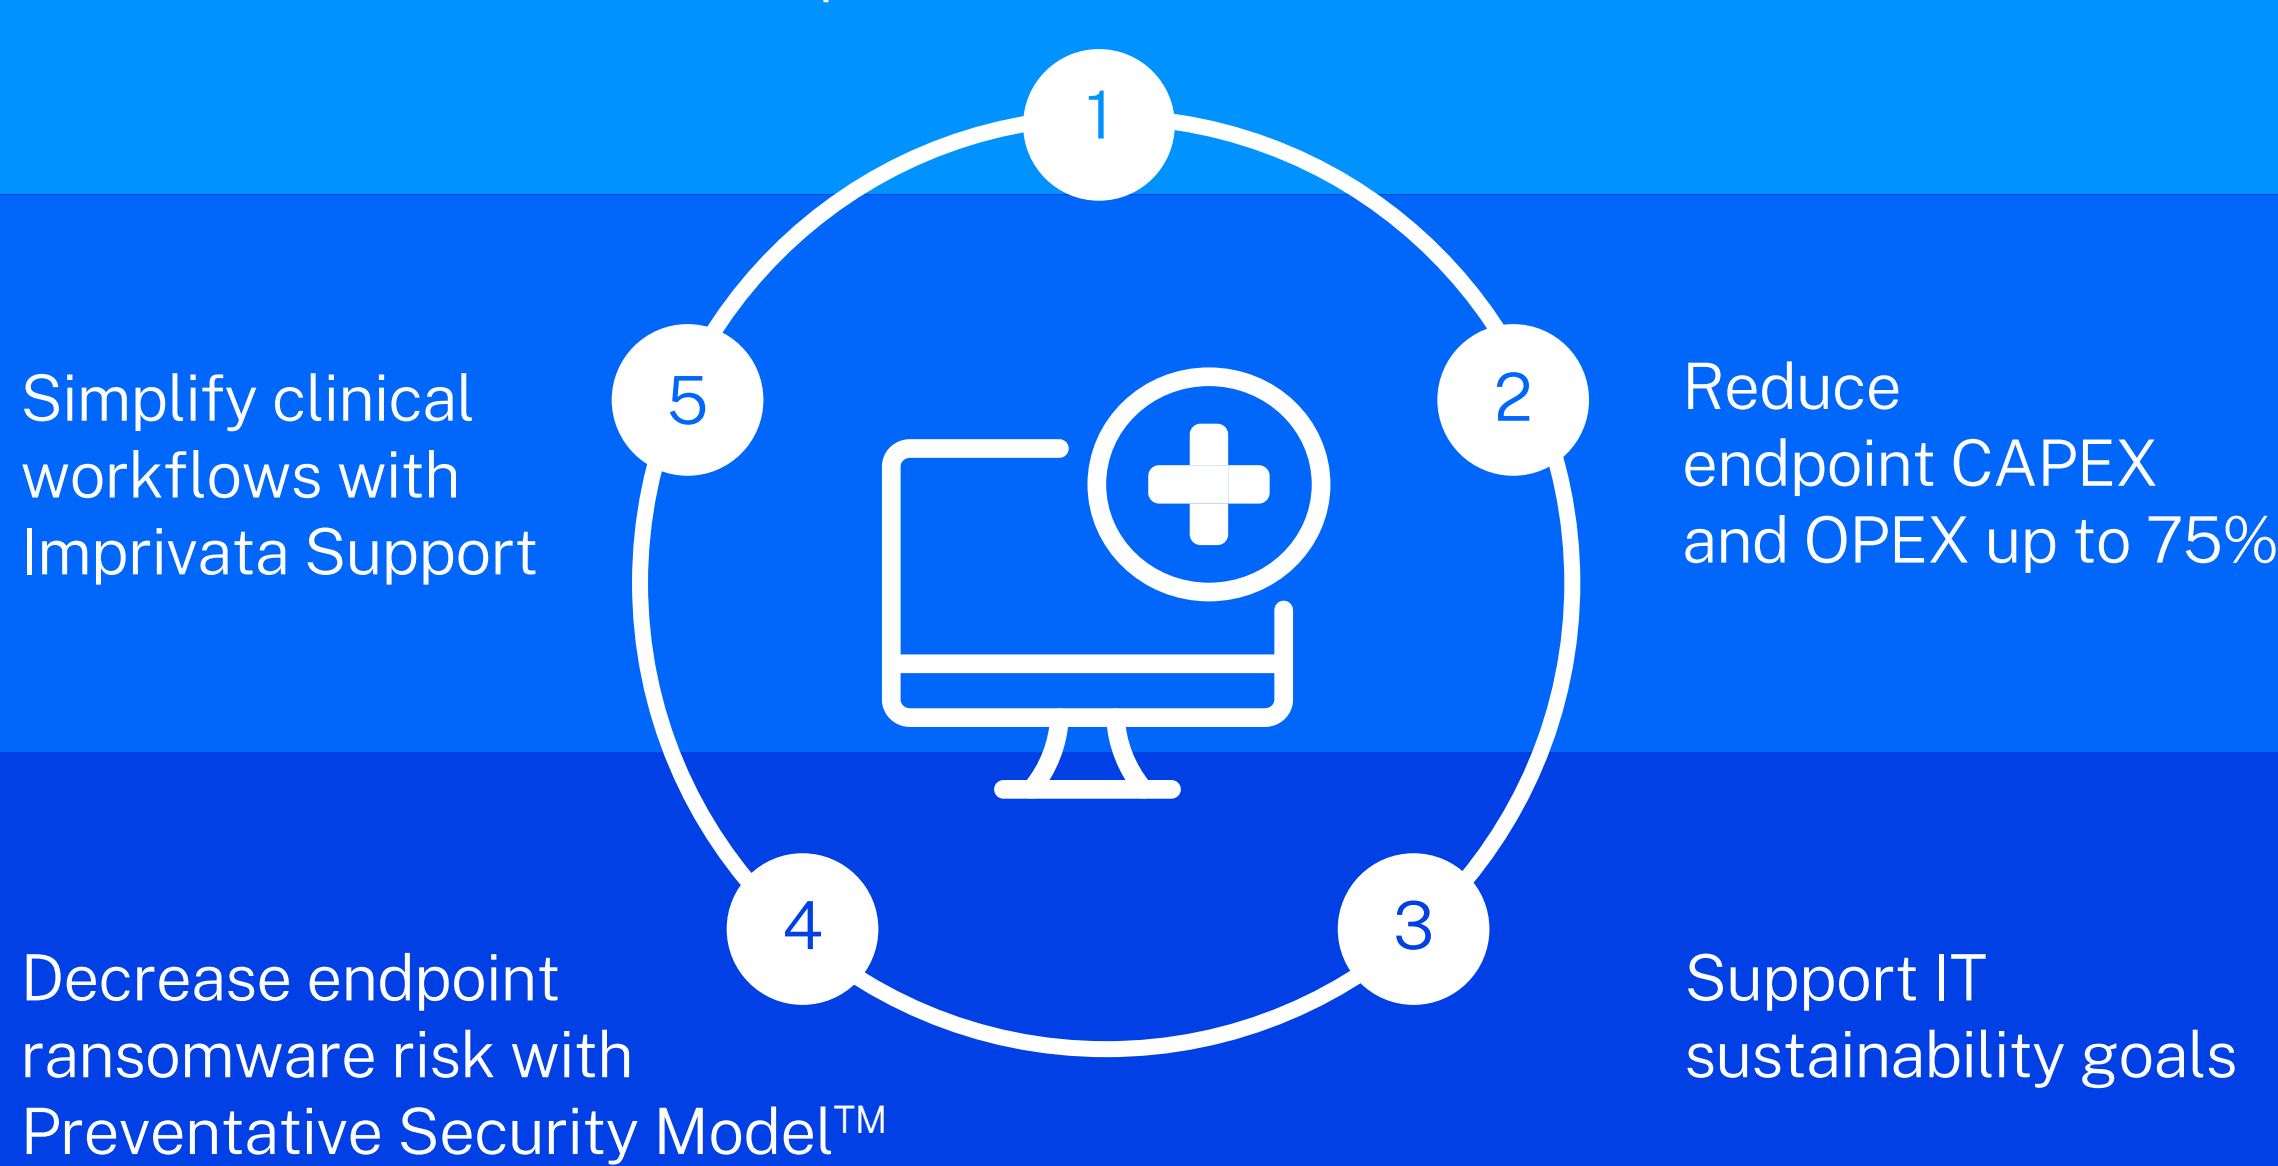

IGEL Secure Endpoint OS

Designed for VDI, DaaS, SaaS and secure browsers

Secure fast access to patient information

The best secure endpoint solution for Citrix

Integrated Citrix Workspace app with IGEL

Integration with Citrix Device Posture service

Support for HP, Lenovo, and LG hardware

Who Uses IGEL?

Join us to witness:

An integrated solution stack for fast and secure access to patient information

Meet us at HIMSS24
Citrix Booth 3212

More information at Citrix Ready Marketplace
citrixready.citrix.com