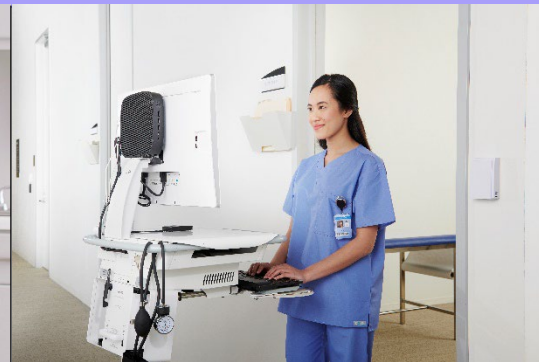

HP Thin Clients with IGEL OS for healthcare

Patients rely on you, you can rely on us

Managing patient data is critical. Healthcare facilities trust HP Thin Clients with IGEL OS to assist with privacy and compliance standards, deliver reliability, and streamline IT operations.

Designed for your healthcare settings

From reception areas to medical carts, our desktop designs can be mounted horizontally or vertically, and our mobile devices go with you. ³

HP Thin Clients are tested for electromagnetic compatibility for safe use near patients and IGEL offers a connected ecosystem of solutions for administrative functions. ²

Embedded VESA mount attaches to displays, display arms, or flat surfaces

Solid-state fanless design provides zero noise for resting patients⁴

Nurse Station

Imprivata badge workflows for quick, multi-user, secure access to EMR workflows

IGEL OS supports native application of Microsoft Teams, Zoom, and Webex for high quality video calls

Reception & Self Check-in Kiosks

Efficient access to cloud-based patient information and applications